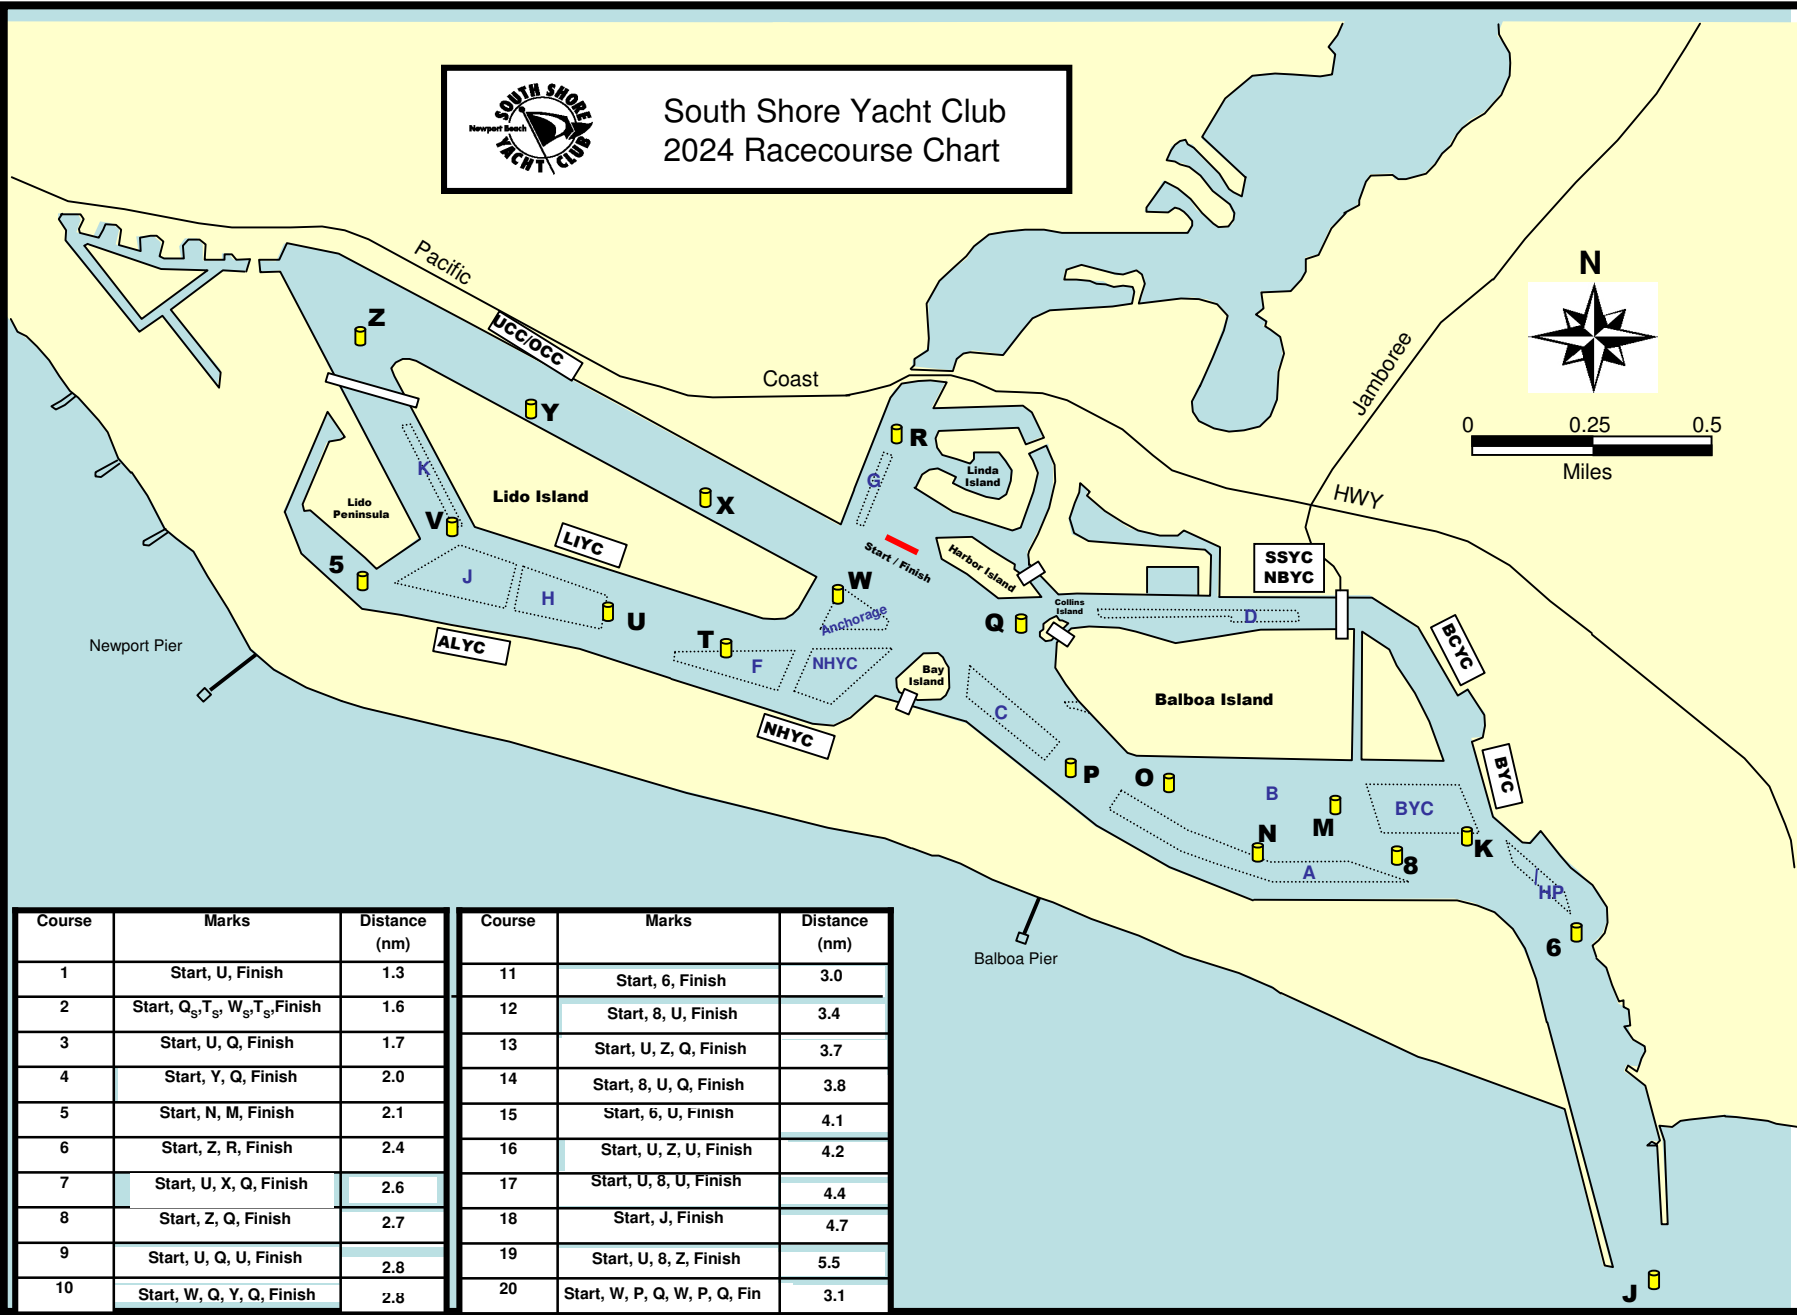

South Shore Yacht Club 2024 Racecourse Chart

Course	Marks	Distance (nm)
1	Start, U, Finish	1.3
2	Start, Q _S , T _S , W _S , T _S , Finish	1.6
3	Start, U, Q, Finish	1.7
4	Start, Y, Q, Finish	2.0
5	Start, N, M, Finish	2.1
6	Start, Z, R, Finish	2.4
7	Start, U, X, Q, Finish	2.6
8	Start, Z, Q, Finish	2.7
9	Start, U, Q, U, Finish	2.8
10	Start, W, Q, Y, Q, Finish	2.8

Course	Marks	Distance (nm)
11	Start, 6, Finish	3.0
12	Start, 8, U, Finish	3.4
13	Start, U, Z, Q, Finish	3.7
14	Start, 8, U, Q, Finish	3.8
15	Start, 6, U, Finish	4.1
16	Start, U, Z, U, Finish	4.2
17	Start, U, 8, U, Finish	4.4
18	Start, J, Finish	4.7
19	Start, U, 8, Z, Finish	5.5
20	Start, W, P, Q, W, P, Q, Fin	3.1