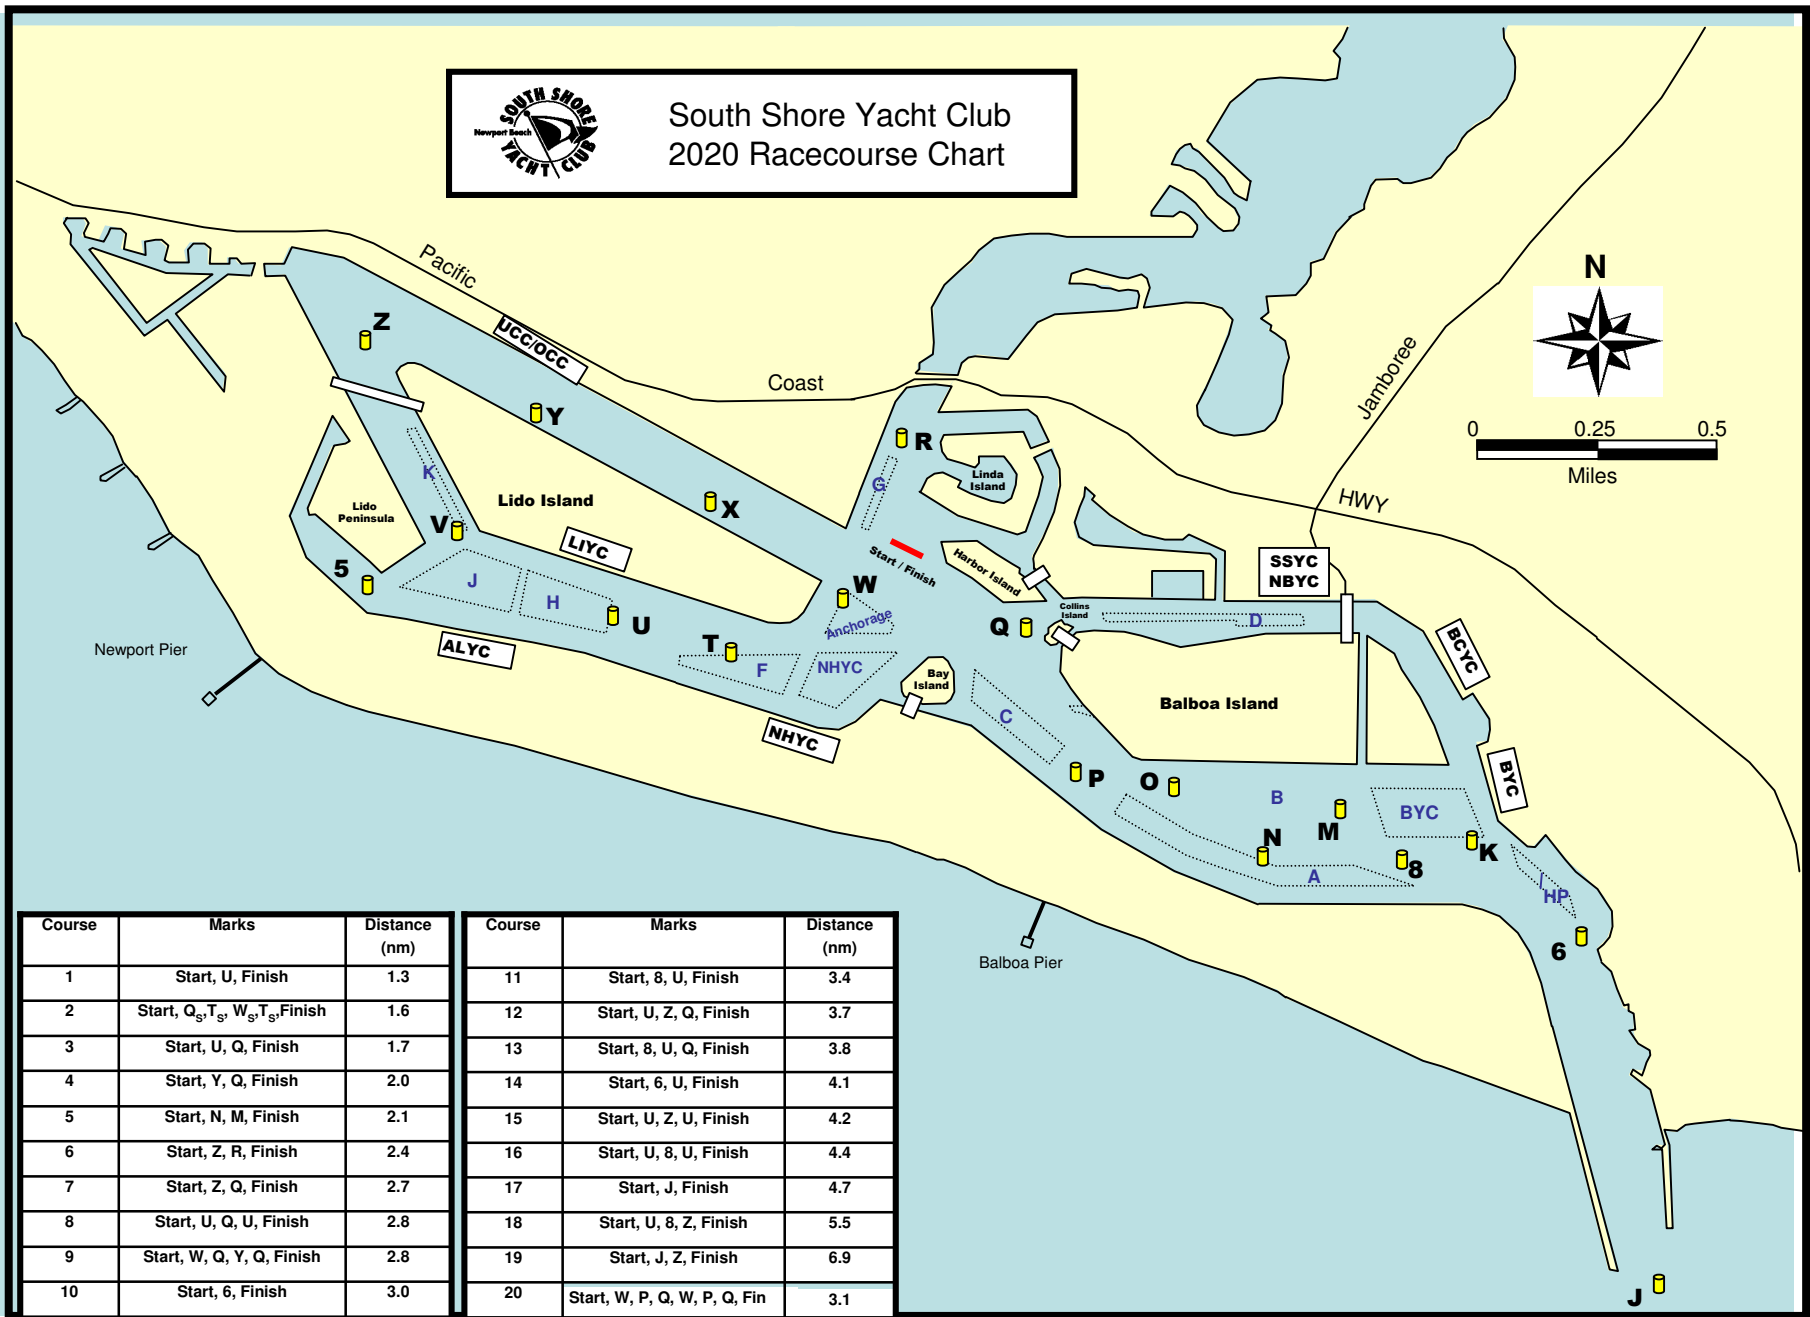

# South Shore Yacht Club 2020 Racecourse Chart

Course	Marks	Distance (nm)
1	Start, U, Finish	1.3
2	Start, Q <sub>s</sub> , T <sub>s</sub> , W <sub>s</sub> , T <sub>s</sub> , Finish	1.6
3	Start, U, Q, Finish	1.7
4	Start, Y, Q, Finish	2.0
5	Start, N, M, Finish	2.1
6	Start, Z, R, Finish	2.4
7	Start, Z, Q, Finish	2.7
8	Start, U, Q, U, Finish	2.8
9	Start, W, Q, Y, Q, Finish	2.8
10	Start, 6, Finish	3.0

Course	Marks	Distance (nm)
11	Start, 8, U, Finish	3.4
12	Start, U, Z, Q, Finish	3.7
13	Start, 8, U, Q, Finish	3.8
14	Start, 6, U, Finish	4.1
15	Start, U, Z, U, Finish	4.2
16	Start, U, 8, U, Finish	4.4
17	Start, J, Finish	4.7
18	Start, U, 8, Z, Finish	5.5
19	Start, J, Z, Finish	6.9
20	Start, W, P, Q, W, P, Q, Fin	3.1